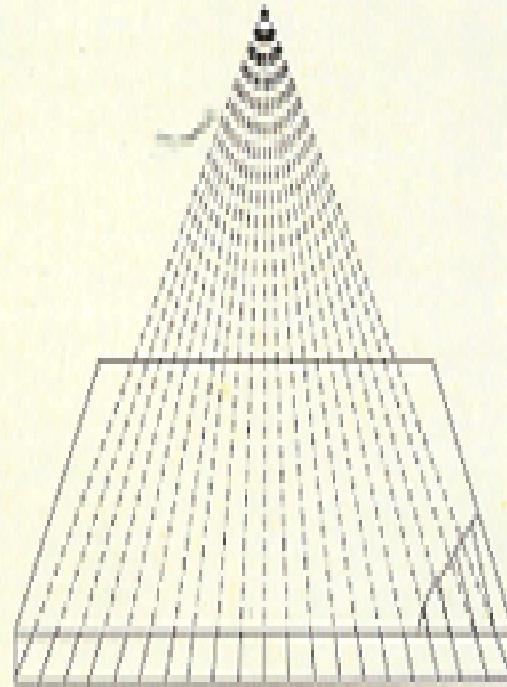

GRID

楓展貿易有限公司

李文瑞

GRID ratio

GRID Focal

Linear Parallel

Linear Focused

Criss-Cross

FOCAL Range

Focal Range		Ratio	Type
Inch	Metric(cm)		
28-48, 48-72	71-122, 122-183	5:1	Focused
48 to infinity	122-infinity	5:1	Parallel
28-48, 48-72	71-122, 122-183	6:1	Focused
48 to infinity	122-infinity	6:1	Parallel
26-32, 34-44, 48-72	66-81, 86-122, 122-183	8:1	Focused
36-40, 60-72	91-102, 152-183	10:1	Focused
36-40, 60-72	91-102, 152-183	12:1	Focused

GRID Size

Grids				Remarks
* 13 × 18cm	44 × 46cm	* 8 × 10"	17 ¹ / ₄ × 18 ⁷ / ₈ "	<p>* General grid sizes are Film sizes (Inside Grid), Overall dimensions are 2.54cm(1 inch) larger than film sizes in each direction except the standard BUCKY GRID size 17¹/₄ × 18⁷/₈" and 18 × 18"</p> <p>* All size of grids are available upon request both in inch and metric sizes.</p>
18 × 24cm	44 × 48cm	10 × 12"	18 × 18"	
24 × 30cm	20 × 80cm	11 × 14"	* 14 × 36"	
30 × 40cm	35 × 91cm	14 × 14"	* 14 × 51"	
35 × 35cm	30 × 90cm	14 × 17"		
35 × 43cm	30 × 120cm			